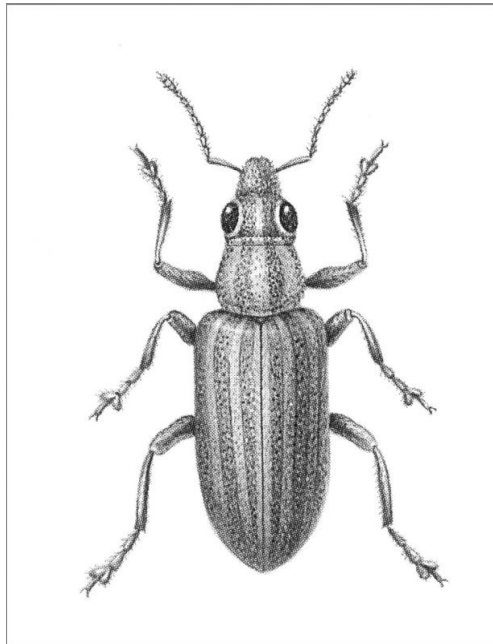

What's Eating Your Collection?

Clover weevil *Sitona lineatus*

Adult beetle, there are many species of clover weevil. None are museum pest species.

Size: 5 -7mm

Shape: Elongated beetle shape

Colour: Brown, some species have metallic scales

Antennae: Club at end of antennae

Distinguishing features: There are sometimes longitudinal lines on the thorax, some have metallic scales.

Adults eat: Very little

Larvae are not museum pests. They eat clover and other plants.

Damage: None

Often found on: Traps near windows and window sills.

Related Objects

Wood weevils
Pentarthrum huttoni
and *Euophryum confine*