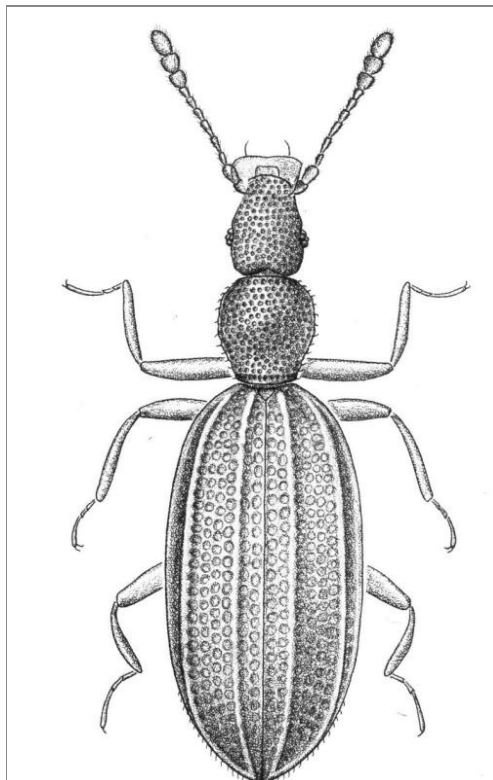

### Plaster beetle *Adistemia watsoni*

Adult beetle

Size: 1-2mm

Shape: Very thin, abdomen notably larger than head and thorax

Colour: Orangey brown

Antennae: Medium with a loose club

Distinguishing features: Large abdomen relative to rest of the body.

Larvae are pests of: mould and mould spores

Damage: Larvae can occasionally damage damp paper

Adults eat: Not known

They are indicators of high local humidity. One or two specimens do not indicate a problem, large numbers indicate that the damp source needs to be investigated.