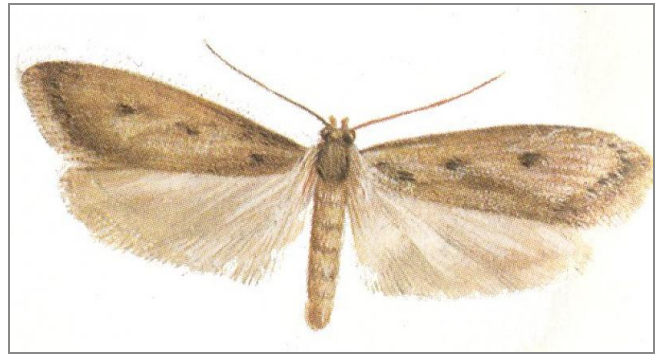

## Brown house moth *Hofmannophila pseudospretella*

Adult

Size: 10-15mm

Shape: small moth, wings folded on back

Colour: brown with dark spots

Antennae: long

Distinguishing features: Dark spots on wings giving a speckled appearance

Larvae eat: Damp textiles and other protein

Damage: Webbing and frass

Adults eat: Nothing

Often found on: Traps near chimney flues because of birds nests and dead birds in the chimney

Although very common in historic houses they rarely cause damage to collections unless they are very damp.