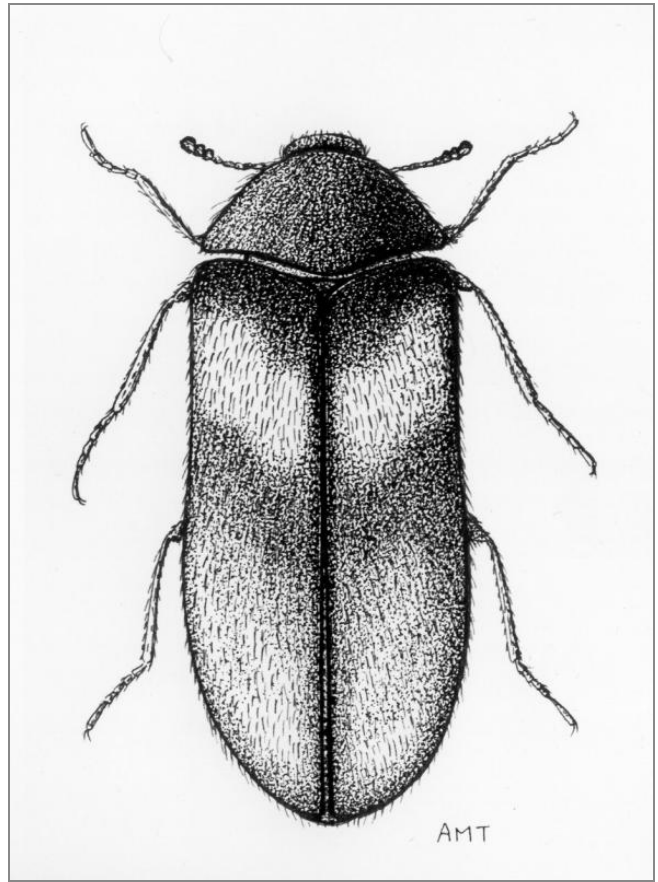

What's Eating Your Collection?

Museum nuisance beetle *Reesa vespulae*

Adult beetle, also known as the American nuisance

Size: 2-4mm

Shape: Oval

Colour: Dark brown with pale golden band

Antennae: short club

Distinguishing features: covered in short hairs with a band of golden hairs on the wing cases.

Larvae are pests of: dead insects and insect collections

Damage: large amounts of cast skins and frass

Adults eat: nothing

Often found on: insect collections

Uncommon but appears to be spreading and causes severe damage to insect collections because the insects are parthenogenic, there are no males and the adult females can reproduce without mating.

The larvae can be confused with *Anthrenus*, *Trogoderma* or *Attagenus*.

Related Objects

Museum nuisance larva
Reesa vespulae

Reesa and *Anthrenus*
adults on trap

Reesa infestation in
beetle collection

Two spot carpet beetle
Attagenus pellio larva