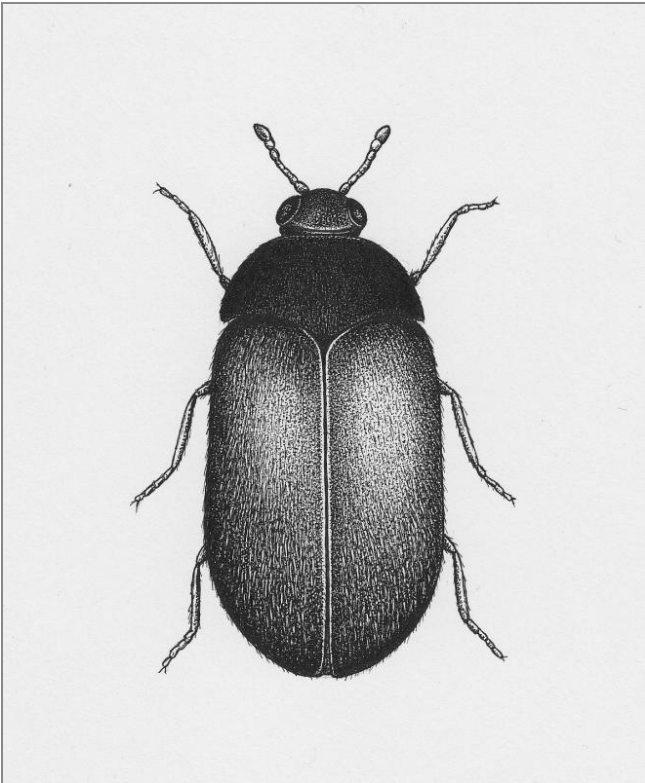

What's Eating Your Collection?

Brown carpet beetle or Vodka beetle *Attagenus smirnovi*

Adult male beetle

Size: 4-6mm

Shape: oval

Colour: brown with black head and thorax

Antennae: Final segment is one long club.

Distinguishing features: covered in very short downy hairs. Females are usually larger than males with a shorter antennal club.

Larvae are pests of: wool and organic debris

Damage: usually cast skins and frass

Adults eat: very little

Often found on: organic debris in dead spaces and voids in historic houses and museums. Mainly confined to London in the UK but an important pest in parts of Northern Europe where it is known as the Brown Carpet beetle.

Related Objects

Two-spot carpet beetle
Attagenus pello

Vodka beetle larvae
Attagenus smirnovi