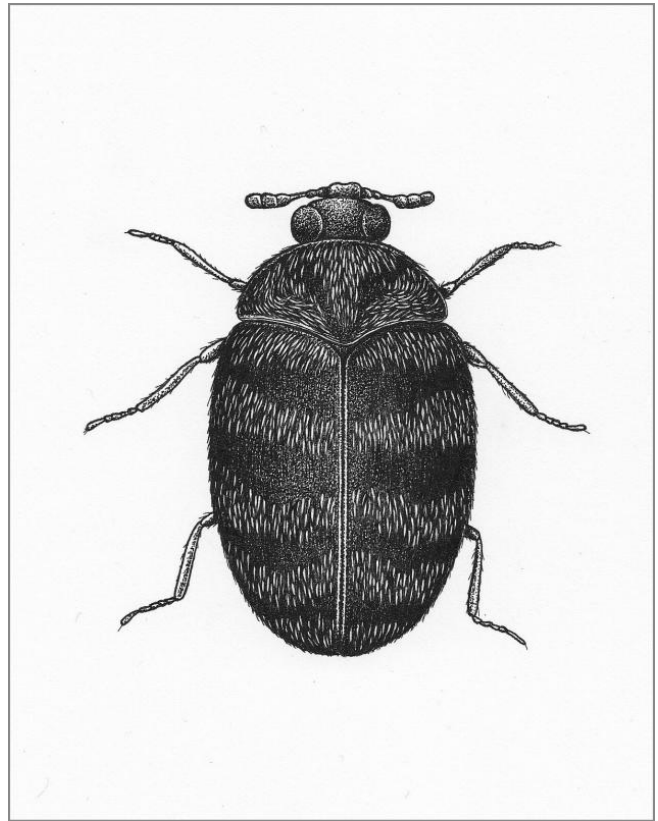

What's Eating Your Collection?

Australian carpet beetle *Anthrenocerus australis*

Adult beetle.

Size: 2-4mm

Shape: rounded

Colour: very dark with patches of small white hairs.

Antennae: small, tight club.

Distinguishing features: no scales. Adult is much darker than the Varied Carpet Beetle.

Larvae are a pest of wool, fur, feathers and other animal protein.

Damage is small neat holes often with cast larval skins with gritty frass.

This is a serious domestic pest in Australia but is rare in the rest of the world.

An infestation was discovered in an office in the V&A museum in 2010. They have also been found in Kensington Palace and a flat in Bradford in 2013.

Related Objects

Anthrenocerus australis
larva

Dark carpet beetle
Anthrenus fuscus