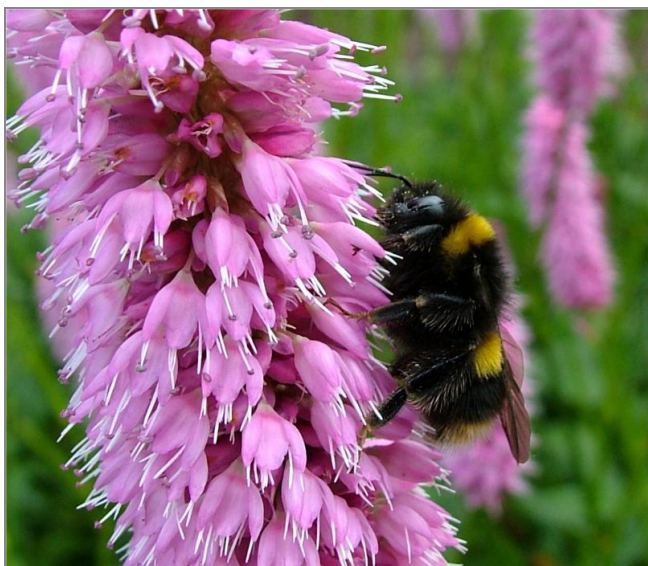

What's Eating Your Collection?

Bumblebee

Adult Bumblebee

Note there are hundreds of species of bees, wasps and hoverflies. None of these are museum pest insects.

Size: 15mm - 20mm

Shape: Round

Colour: Generally striped, colour varies between black, brown, buff, orange and yellow depending on species

Antennae: Short

Distinguishing features: Bees and wasps have four wings, hoverflies have two. Stripes.

Larvae are pests of: Nothing

Damage: None

Bees and hoverflies predominately eat pollen, wasps are predatory.

Often found on: On windowsills.

None of these insects are pests, but their dead bodies can provide food for insect pests.