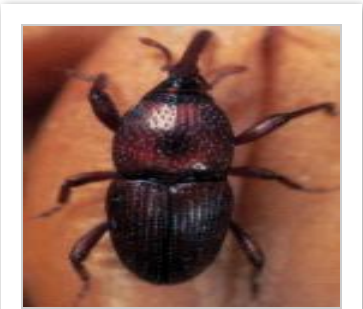

What's Eating Your Collection?

Rice weevil *Sitophilus oryzae*

Adult rice weevil on trap

Size: 5-6mm

Shape: Oval with long snout

Colour: Dark brown, almost black with four orange patches on the wing cases, although these may not be very obvious.

Antennae: Has distinctive "L" shape.

Distinguishing features: Long snout called a rostrum

Larvae are pests of: Whole grain cereals such as wheat, rice and maize.

Damage: Pests of food

Adults eat: Small amounts of cereal

Often found on: These are not collection pests but have been found on whole grain rodent baits

Related Objects

Grain weevil *Sitophilus granarius*

Wood weevils
Pentarthrum huttoni
and *Euophryum confine*