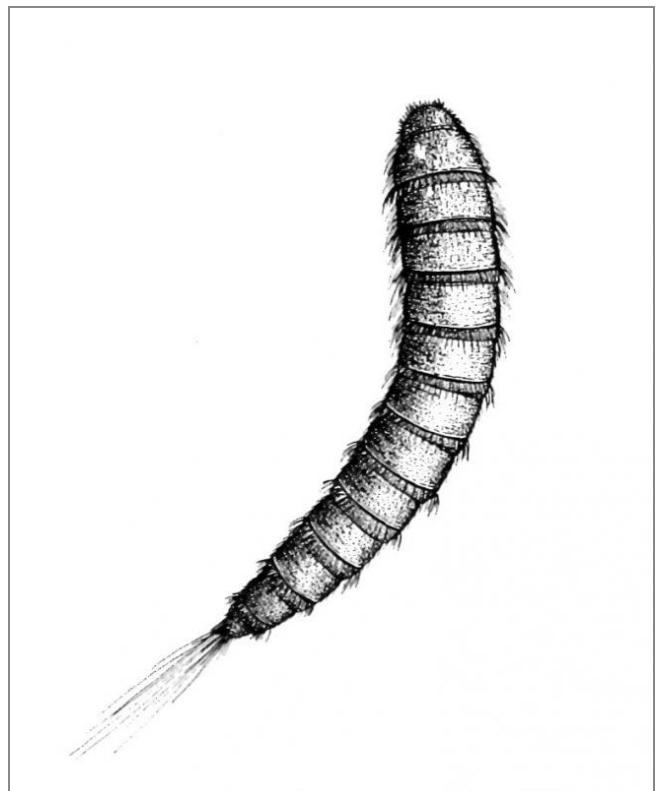

## Two spot carpet beetle *Attagenus pello* larva

Full grown larva

Size: 1mm when first hatched to 10mm fully grown

Shape: Torpedo-shaped, tapering to the rear.

Colour: Dark brown bands

Antennae: Not visible

Distinguishing features: Hairs laid flat on back and there is a brush of long hairs at the tail end.

Note: These are extremely difficult to distinguish from vodka beetle larvae, *Attagenus smirnovi*.

Empty cast skins or moults are often found, particularly on textiles.

Larvae are pests of: Wool, fur, feathers. Larvae will eat insects and are common in historic houses

## Related Objects

Brown carpet beetle or  
Vodka beetle larva  
*Attagenus smirnovi*

Museum nuisance  
beetle *Reesa vespulae*

Two-spot carpet beetle  
*Attagenus pello*

Vodka beetle larvae  
*Attagenus smirnovi*