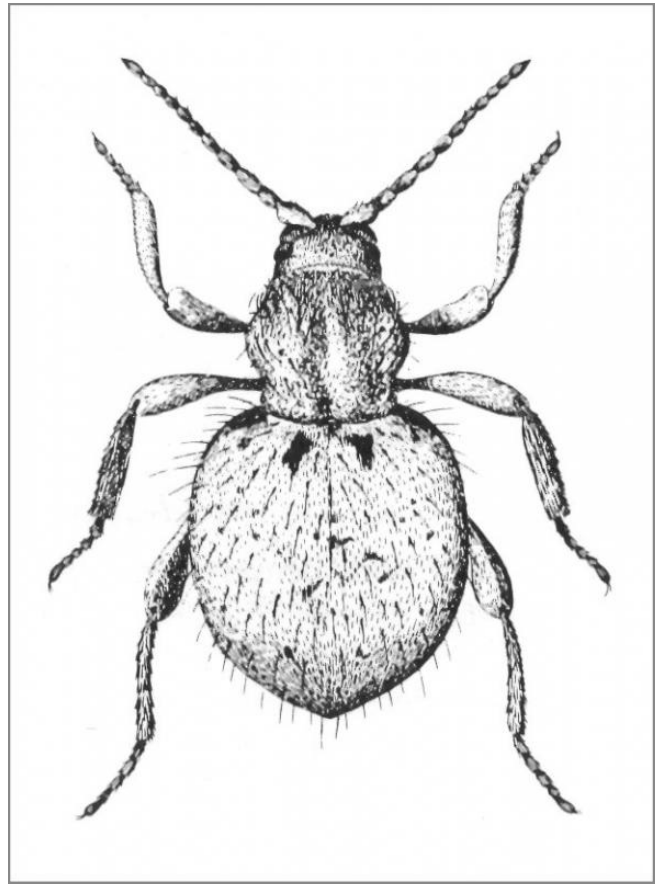

What's Eating Your Collection?

Globular spider beetle *Trigonogenius globulus*

Adult

Size: 3-4mm

Shape: Globular, spider-like

Colour: Dark brown, with dark patches

Antennae: long and thin

Distinguishing features: Hairy body with dark patches

Larvae are scavengers

Adults eat: very little

Often found near bird's nests

Note: More common in the north of England

Related Objects

Australian spider beetle
larva *Ptinus tectus*

Australian spider beetle
Ptinus tectus

Golden spider beetle
Niptus hololeucus