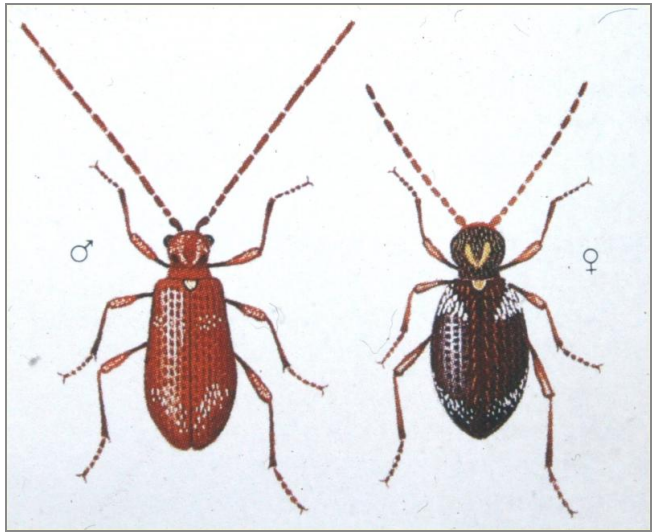

## White marked spider beetle *Ptinus fur*

Adult female beetle which is darker and more rounded than the male

Size: 3-4mm

Shape: round thorax, round body. Spider-like.

Colour: Dark brown with white hairs

Antennae: Long, no club

Distinguishing features: Wing cases with lines and hairs, spider-like.

Larvae are scavengers of: dried food, dried plants.

Damage: Round exit holes, tunnels in food, frass.

Adults eat: Very little but do drink water and are long lived

## Related Objects

Australian spider beetle  
larva *Ptinus tectus*

Australian spider beetle  
*Ptinus tectus*

Six spot spider beetle  
*Ptinus sexpunctatus*