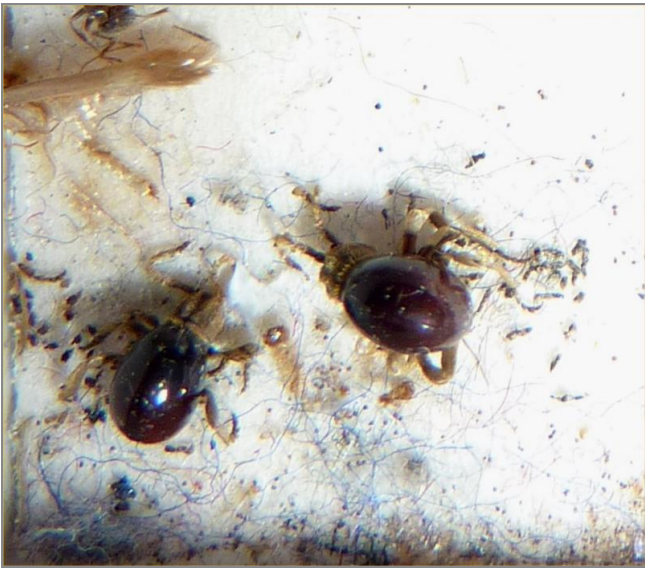

## Spider beetle *Mezium affine*

Adult

Size: 3-4mm

Shape: Spider-like

Colour: dark brown or reddish abdomen, yellow head, antennae and legs

Antennae: Long, hairy, no club

Distinguishing features: Yellow head, thorax and legs

Larvae are scavengers

Adults eat: very little

Note: not common in the UK and very similar to *Mezium americanum*

## Related Objects

American spider beetle  
*Mezium americanum*

Australian spider beetle  
larva *Ptinus tectus*

Shiny spider beetle  
*Gibbium psylloides*