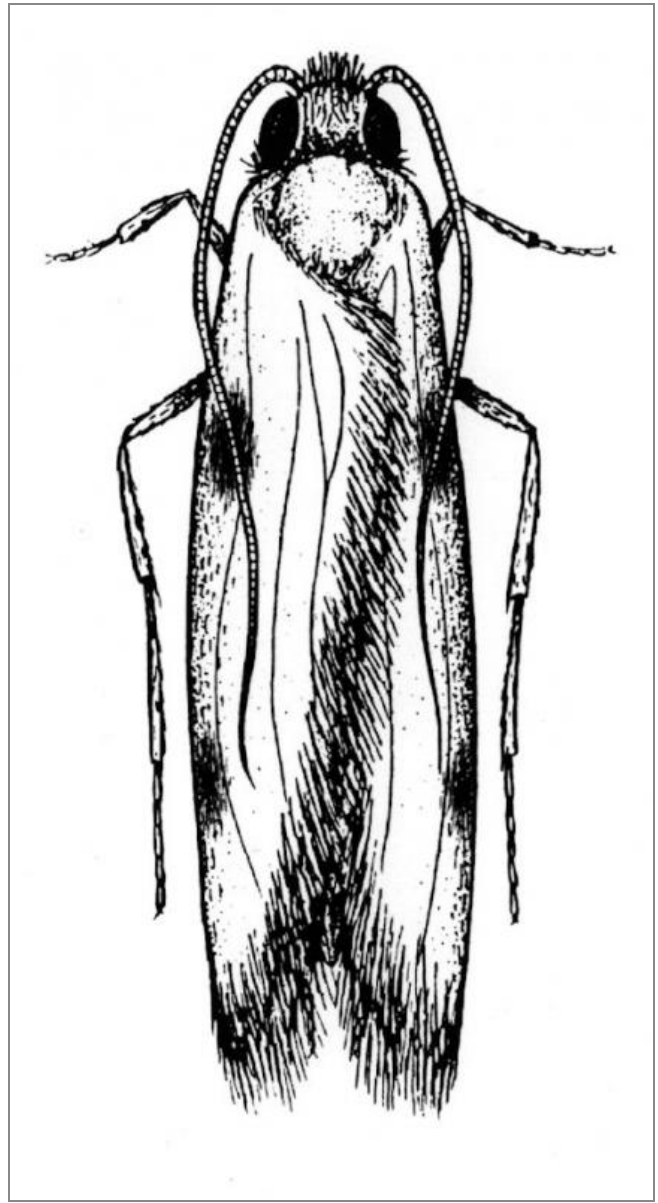

## Case-bearing clothes moth *Tinea pellionella*

Adult

Size: about 10mm

Shape: small moth with wings along back

Colour: silvery grey

Antennae: long

Distinguishing features: brush of orange hairs on head and two indistinct marks on each wing

Adults eat: very little

Larvae are pests of: protein such as wool textiles, fur, feathers etc

Damage: grazing and larval cases and frass, ragged holes

Often found on: textiles, carpets, natural history collections and in birds nests

## Related Objects

Brown dotted clothes  
moth *Niditinea fuscella*

Case bearing clothes  
moth larvae and cases

Case-bearing clothes  
moth cases on dead  
bird

Case-bearing clothes  
moth cases on feathers